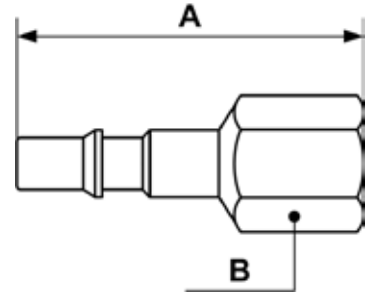

ADAPTORS FOR QUICK COUPLING - CRP 11

Parallel female thread adaptor

Profile : ISO 6150C

ID passage
11 mm

Part number	Female thread	Dim. A (mm)	Dim. B (mm)
CRP 116102	G3/8	66	24
CRP 116103	G1/2	66	27
CRP 116104	G3/4	69	32